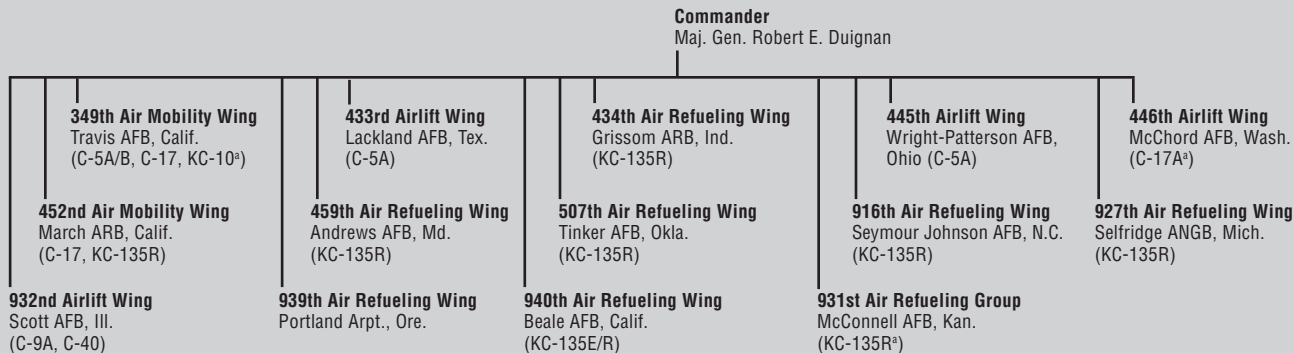

4th AIR FORCE (AMC), MARCH ARB, CALIF.